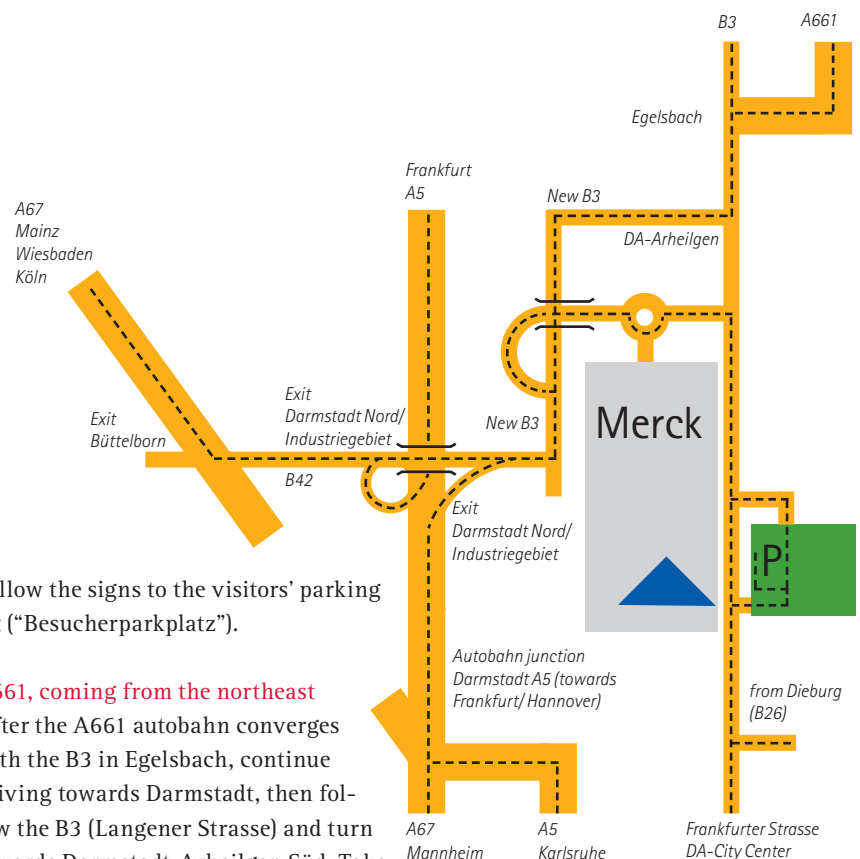

A67, coming from Mannheim

When you get to the autobahn junction
Darmstadt, change to the A5 going
towards Frankfurt and continue until
you reach the exit “Weiterstadt”
(see further description below)

Further description:

After leaving the autobahn at
Darmstadt Nord/Industriegebiet – or
after crossing the bridge over the A5 –
take the B42 towards Darmstadt/Indus-
triegebiet/Weiterstadt (follow the Merck
sign), the B42/B3 towards Darmstadt,
Darmstadt-Arheilgen. Take a left onto
the B3 towards Frankfurt/Langen/
DA-Wixhausen/DA-Arheilgen. At the
next traffic light, make a left, cross the
bridge toward Darmstadt/Arheilgen-
Süd. At the traffic circle, take the sec-
ond exit onto Virchowstrasse. ¹⁾After
300 meters, take a right at the traffic
light onto Frankfurter Strasse. At the
next light, take a left onto Maulbeer-
allee.

Follow the signs to the visitors' parking
lot (“Besucherparkplatz”).

A661, coming from the northeast

After the A661 autobahn converges
with the B3 in Egelsbach, continue
driving towards Darmstadt, then fol-
low the B3 (Langener Strasse) and turn
towards Darmstadt-Arheilgen Süd. Take
the second exit in the traffic circle onto
Virchowstrasse.

Continuation: See text ¹⁾.

Coming from Darmstadt City Center or the B26 from Dieburg

Follow the Rhönring or the Cityring,
turn onto the Frankfurter Strasse
towards Darmstadt-Nord/Arheilgen.
After passing the Shell service station,
turn right after about 300 meters to get
to the signposted visitors' parking lot
 (“Besucherparkplatz”).